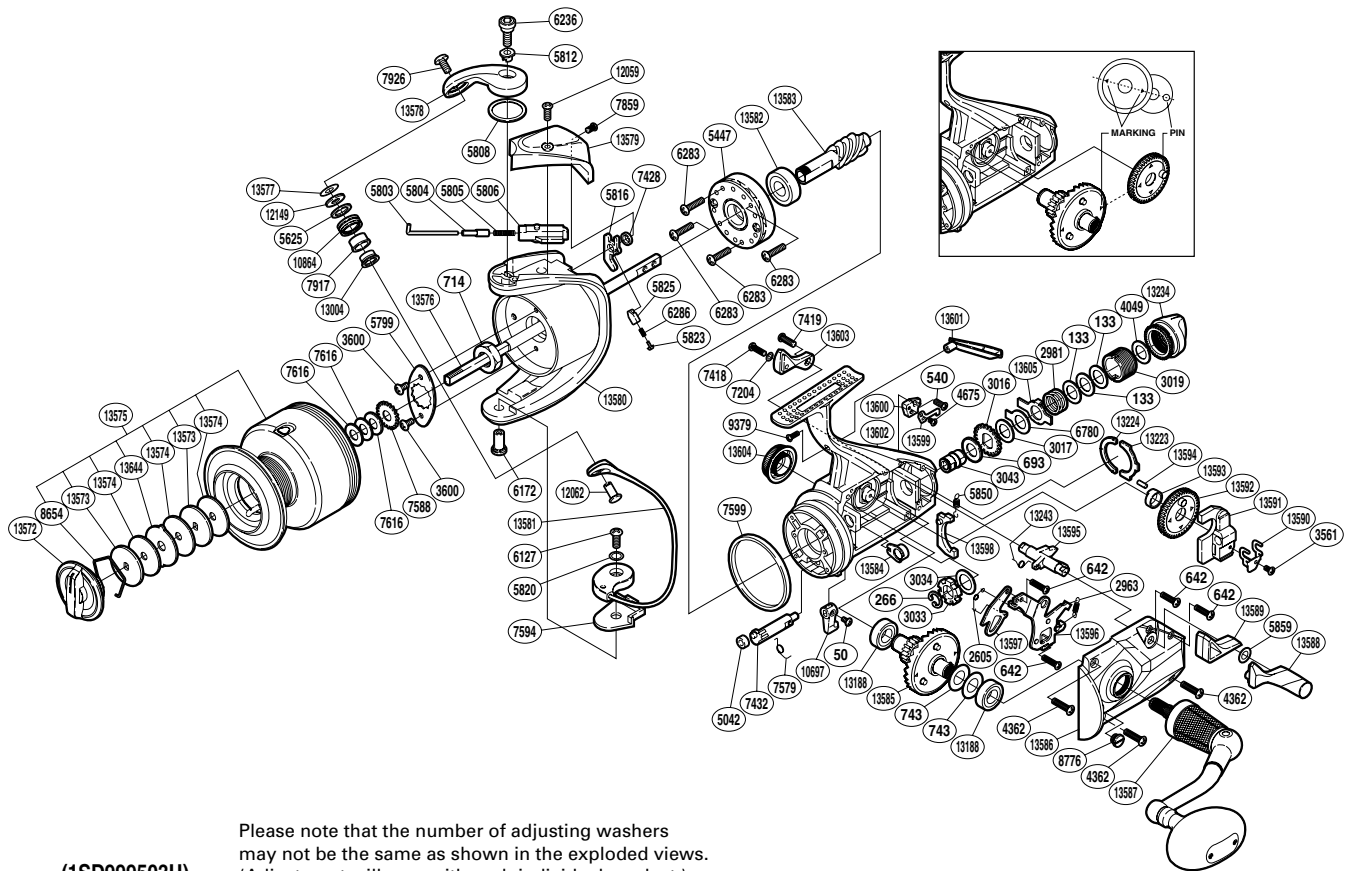

SHIMANO

BAITRUNNER SA-RB

BTR-12000D

(1SD999503U) Please note that the number of adjusting washers may not be the same as shown in the exploded views. (Adjustment will vary with each individual product.)

Part No.	Description	Part No.	Description	Part No.	Description
RD 0050	Screw	RD 5850	BaitRunner Pawl Spring	RD13573	Key Washer
RD 0113	Washer	RD 5859	Spacer	RD13574	Drag Washer
RD 0266	C Lock	RD 6127	Screw	RD13575	Spool Assembly
RD 0540	Screw	RD 6172	Bail Hold Support Shaft	RD13576	Main Shaft
RD 0642	Screw	RD 6236	Screw	RD13577	Spacer
RD 0693	Free Spool Tension Washer	RD 6283	Screw	RD13578	Bail Arm
RD 0714	Rotor Nut	RD 6286	Bail Trip Lever Spring	RD13579	Bail Spring Cover
RD 0743	Washer	RD 6780	Single Eared Washer	RD13580	Rotor
RD 2605	Clutch Pawl Spring	RD 7204	Lock Washer	RD13581	Bail Assembly
RD 2963	BaitRunner Click Spring	RD 7418	Screw	RD13582	Ball Bearing
RD 2981	Free Spool Tension Spring	RD 7419	Screw	RD13583	Pinion Gear
RD 3016	Click Gear	RD 7428	Bail Trip Lever Washer	RD13584	Pinion Gear Bushing
RD 3017	Free Spool Tension Washer	RD 7432	Anti-Reverse Cam	RD13585	Drive Gear
RD 3019	Free Spool Tension Screw	RD 7579	Anti-Reverse Cam Spring	RD13586	Side Cover
RD 3033	BaitRunner Ratchet	RD 7588	Spool Support	RD13587	Handle Assembly
RD 3034	Spacer	RD 7594	Bail Hold Support Spacer	RD13588	BaitRunner Lever Arm L
RD 3043	Free Spool Tension Shaft	RD 7599	Friction Ring	RD13589	BaitRunner Lever Bridge
RD 3561	Screw	RD 7616	Spool Washer	RD13590	Oscillating Slider Retainer
RD 3600	Screw	RD 7859	Screw	RD13591	Oscillating Slider
RD 4049	Washer	RD 7917	Line Roller Bushing	RD13592	Oscillating Gear
RD 4362	Screw	RD 7926	Screw	RD13593	Oscillating Gear Bushing
RD 4675	Screw	RD 8654	Drag Washers Retainer	RD13594	E Pin
RD 5042	Anti-Reverse Cam Ring	RD 8776	Oil Cap	RD13595	BaitRunner Lever Shaft
RD 5447	Roller Clutch Assembly	RD 9379	Screw	RD13596	Clutch Plate Assembly
RD 5625	Line Roller Spacer	RD10697	Anti-Reverse Lever	RD13597	Clutch Pawl
RD 5799	Rotor Nut Retainer	RD10864	Line Roller	RD13598	BaitRunner Pawl
RD 5803	Bail Spring Guide A	RD12059	Screw	RD13599	Dial Click
RD 5804	Spring Guide A Support	RD12062	Line Roller Support	RD13600	BaitRunner Pawl Guide
RD 5805	Bail Spring	RD12149	Line Roller Washer	RD13601	Body I.D. Plate
RD 5806	Bail Spring Guide B	RD13004	Line Roller Collar	RD13602	Body
RD 5808	Washer	RD13188	Ball Bearing	RD13603	BaitRunner Lever Arm R
RD 5812	Screw Collar	RD13223	Dial Retainer	RD13604	Handle Screw Cap
RD 5816	Bail Trip Lever	RD13224	Dial Retainer B	RD13605	Eared Washer
RD 5820	Spacer	RD13234	BaitRunner Tension Dial	RD13644	Eared Washer
RD 5823	Lever Spring Guide A	RD13243	Clutch Spring		
RD 5825	Lever Spring Guide B	RD13572	Drag Knob		