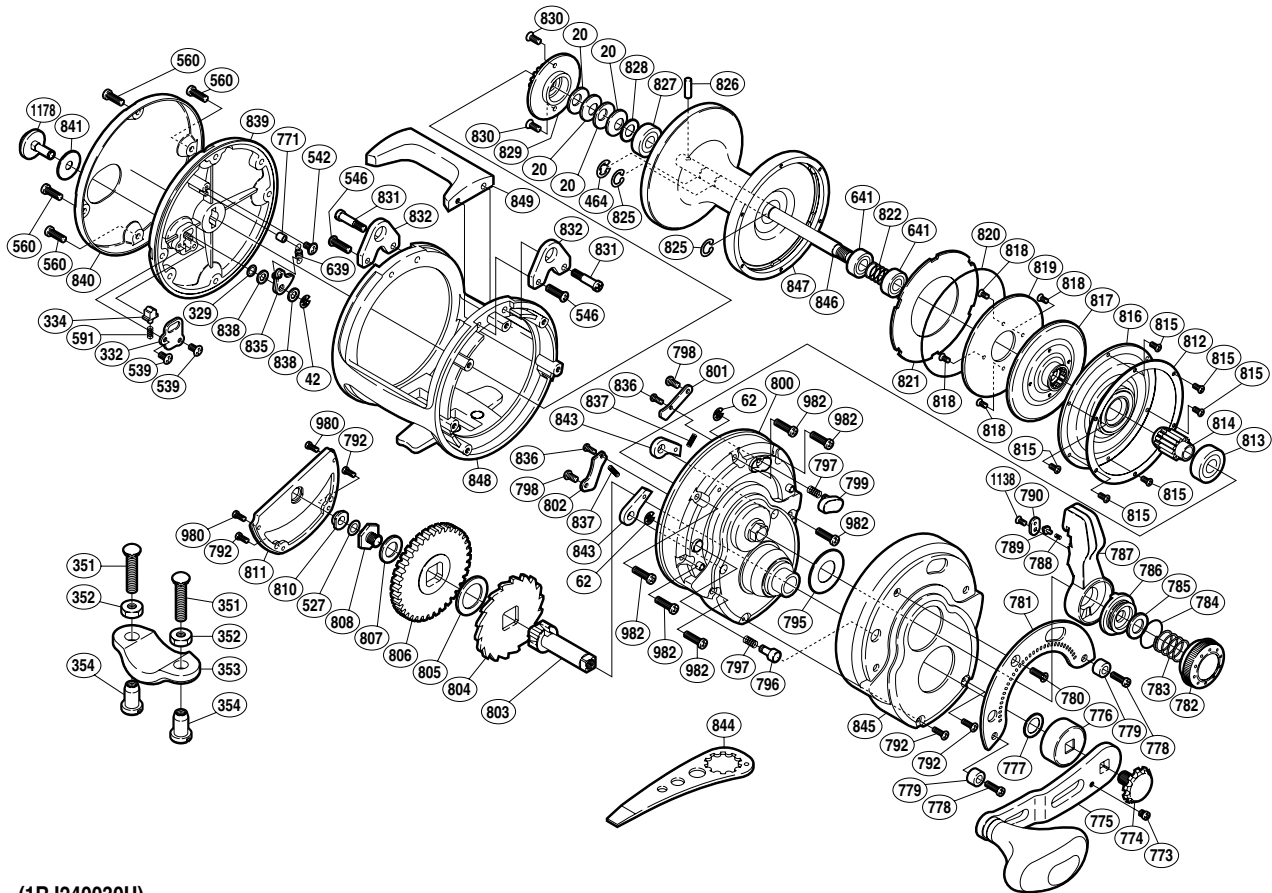

SHIMANO

TYRNOS

TYR-30

(1RJ240030U)

Part No.	Description	Part No.	Description	Part No.	Description
TGT0020	Coned Disc Spring	TGT0789	Lever Click	TGT0827	Ball Bearing
TGT0042	E Lock	TGT0790	Lever Click Cover	TGT0828	Bearing Thrust Washer
TGT0062	E Lock	TGT0792	Screw	TGT0829	Click Gear
TGT0329	Spacer	TGT0795	Lever Thrust Ring	TGT0830	Screw
TGT0332	Click Spring Retainer	TGT0796	Free Spool Detent	TGT0831	Harness Lug Screw
TGT0334	Click Spring Holder	TGT0797	Pressure Spring	TGT0832	Harness Lug
TGT0464	E Lock	TGT0798	Screw	TGT0835	Click Pawl
TGT0527	Spacer	TGT0799	Strike Stop	TGT0836	Screw
TGT0539	Screw	TGT0800	Right Side Plate	TGT0837	Anti-Reverse Pawl Spring
TGT0542	Screw	TGT0801	Anti-Reverse Pawl Keeper A	TGT0838	Spacer
TGT0546	Screw	TGT0802	Anti-Reverse Pawl Keeper B	TGT0839	Left Side Plate
TGT0560	Screw	TGT0803	Drive Shaft	TGT0840	Left Side Plate Cover
TGT0591	Click Spring	TGT0804	Anti-Reverse Ratchet	TGT0841	Click Button Spacer
TGT0639	Click Pawl Spring	TGT0805	Anti-Reverse Ratchet Spacer	TGT0843	Anti-Reverse Pawl
TGT0641	Ball Bearing	TGT0806	Drive Gear	TGT0845	Right Side Plate Cover
TGT0771	Click Pawl Spring Boss Ring	TGT0807	Drive Gear Spacer	TGT0846	Spool Shaft
TGT0773	Screw	TGT0808	Drive Shaft Screw	TGT0847	Spool
TGT0774	Handle Bolt	TGT0810	Drive Shaft Bushing	TGT0848	One-Piece Frame
TGT0775	Handle	TGT0811	Right Side Seal	TGT0849	Cross Bar
TGT0776	Gear Shaft Shield	TGT0812	Cooling Shield Ring	TGT0980	Screw
TGT0777	Gear Shaft Thrust Washer	TGT0813	Ball Bearing	TGT0982	Screw
TGT0778	Screw	TGT0814	Pinion Gear	TGT1138	Screw
TGT0779	Screw Shield	TGT0815	Screw	TGT1178	Click Button
TGT0780	Screw	TGT0816	Cooling Shield		
TGT0781	Lever Quadrant	TGT0817	Pinion Guard		
TGT0782	Pre-Program Dial	TGT0818	Screw		
TGT0783	Dial Spring	TGT0819	Drag Plate	TGT0351	Rod Clamp Bolt (accessory)
TGT0784	O Ring	TGT0820	O Ring	TGT0352	Rod Clamp Nut B (accessory)
TGT0785	Drag Cam Washer	TGT0821	Drag Washer	TGT0353	Rod Clamp (accessory)
TGT0786	Lever Shaft Body	TGT0822	Pressure Release Spring	TGT0354	Rod Clamp Nut A (accessory)
TGT0787	Drag Control Lever	TGT0825	C Lock		
TGT0788	Lever Click Shoe	TGT0826	Cross Pin	TGT0844	Wrench (accessory)